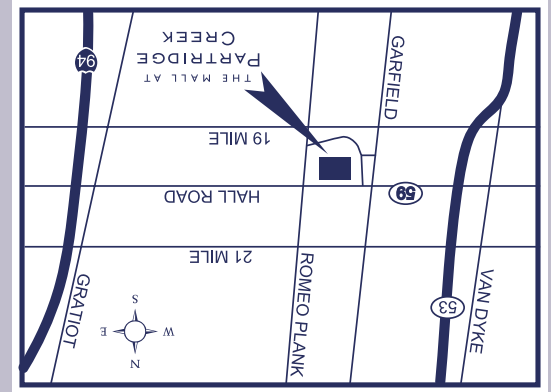

Located south of Hall Road between Garfield and Romeo Plank Roads 17420 Hall Road • Clinton Township, MI 48038  
Join our weekly eBulletin sales info • promotions • discounts  
www.seekthecreek.com

Store Directory/Information 586.226.0330  
Mall Management 586.416.3839  
Mall Security 586.416.3849